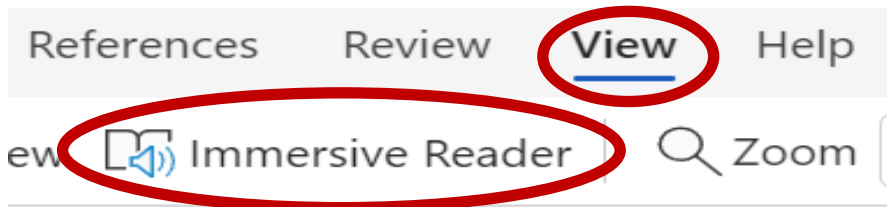

Word Online (Office 365)

<https://www.comoxvalleyschools.ca/> Office 365 (top right)

1. Font Choices

2. Home Tab > Line Spacing ...

3. Dictate on the Home Tab

Left Click to Dictate. Speak and have Text show up on your document.

Word Online (Office 365)

4. Immersive Reader under the View Tab

Text Preferences

Font

- Calibri
- Sitka
- Comic Sans

Themes

More colors ▾

Grammar Options