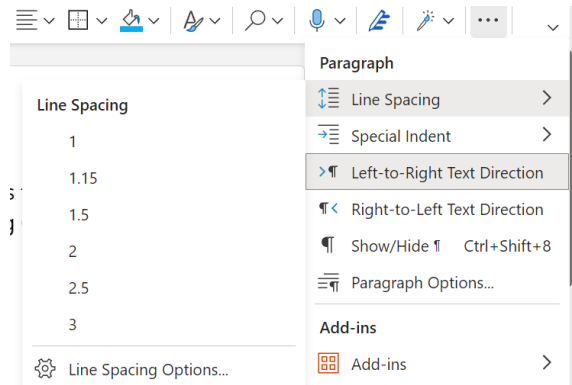

Word Online (Office 365)

<https://www.comoxvalleyschools.ca/> Office 365 (top right)

1. Font Choices

2. Home Tab > Line Spacing ...

3. Dictate on the Home Tab

Left Click to Dictate. Speak and have Text show up on your document.

Word Online (Office 365)

4. Immersive Reader under the View Tab

Text Preferences

Font

- Calibri
- Sitka
- Comic Sans

Themes

More colors ▾

Grammar Options