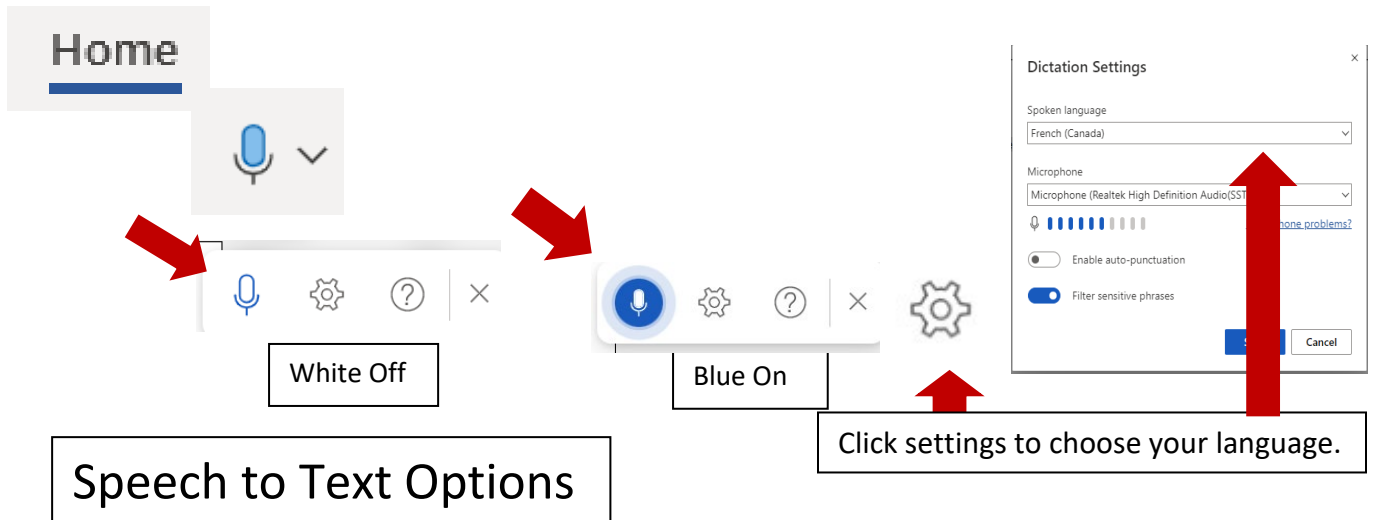

Word Online (Office 365)

<https://www.comoxvalleyschools.ca/> Office 365 (top right)

1. Font Choices

2. Home Tab > Line Spacing ...

3. Dictate on the Home Tab

Left Click to Dictate. Speak and have Text show up on your document.

Word Online (Office 365)

4. Immersive Reader under the View Tab

Text Preferences

Font

- Calibri
- Sitka
- Comic Sans

Themes

More colors ▾

Grammar Options