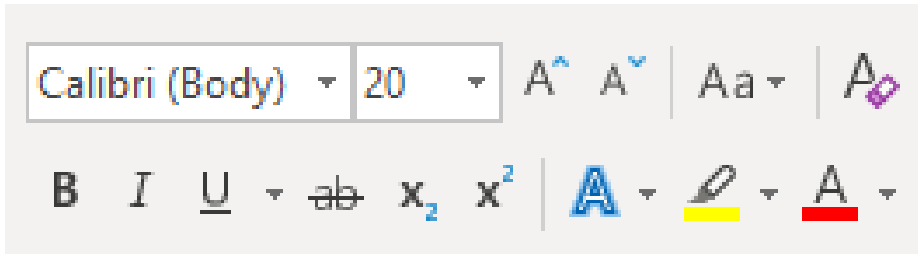

Word Online (Office 365)

1. Font Choices

2. Line Spacing

3. Dictate on the Home Tab

Click to Dictate and Speak and have Text show up on your document

Word Online (Office 365)

4. Immersive Reader under the View Tab

Text Preferences

Font

- Calibri
- Sitka
- Comic Sans

Themes

More colors ▾

Grammar Options

Syllables Off

Parts of Speech