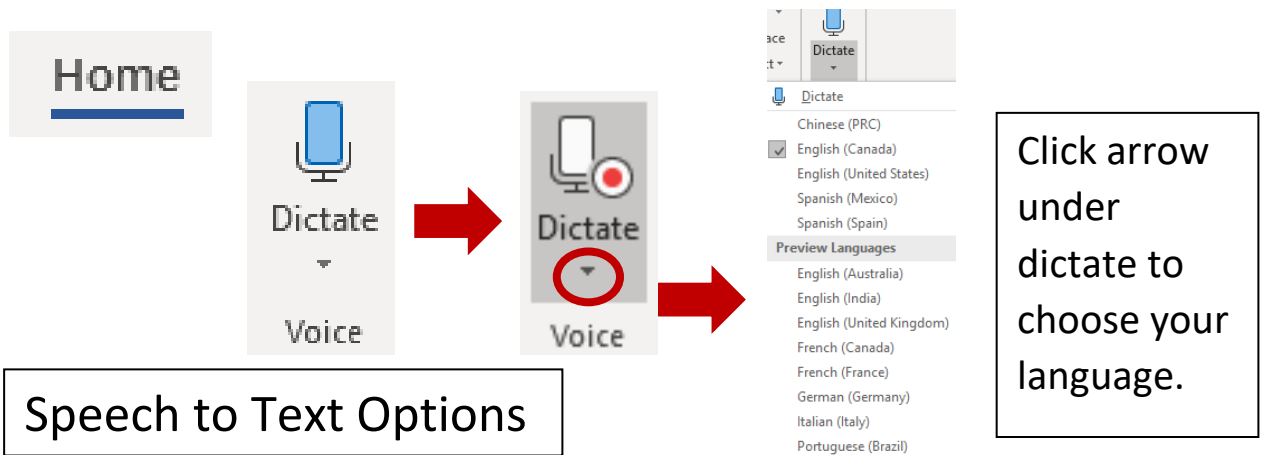

Word Online (Office 365)

1. Font Choices

2. Line Spacing

3. Dictate on the Home Tab

Click to Dictate and Speak and have Text show up on your document

Word Online (Office 365)

4. Immersive Reader under the View Tab

Text Preferences

Font

- Calibri
- Sitka
- Comic Sans

Themes

More colors ▾

Grammar Options

Syllables Off

Parts of Speech