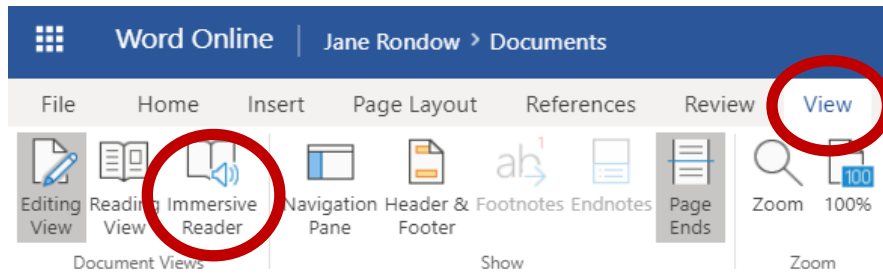

Word Online (Office 365)

1. Font Choices

2. Line Spacing

3. Dictate on the Home Tab

Click to Dictate and Speak and have Text show up on your document

Word Online (Office 365)

4. Immersive Reader under the View Tab